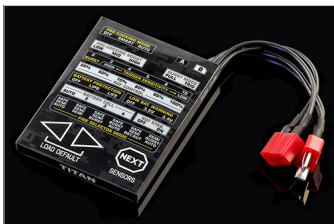

### TITAN™

#### TITAN Tactical Programming Card

Provides you with very easy access to the Drop-in Module functions' settings anywhere you are.

Kit contents:

1. TITAN Tactical Programming Card
2. Quickstart Guide

Notice: TITAN is not compatible with WARFET Tactical Programming Card.